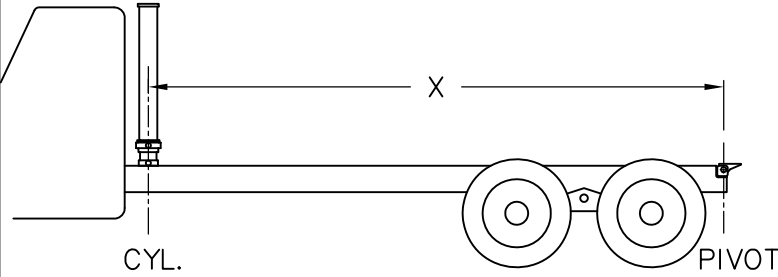

NORDIC[®]

CYL. WEIGHT: 384 LBS
2000 P.S.I.
TO EXTEND CYLINDER-

NTGC 150-5.5-4

32.6 LITERS (8.6 U.S. GAL.)

If "X" = 16'-4" dump angle is 45 deg.

If "X" = 14'-9" dump angle is 50 deg.

NOTE:

FOR SERIAL NO. 5-2999 & BELOW
SUPERCEDED BY 46644A

MODEL NTGC 150-5.5-4
SEAL KIT

PART No.
43955A
X3194