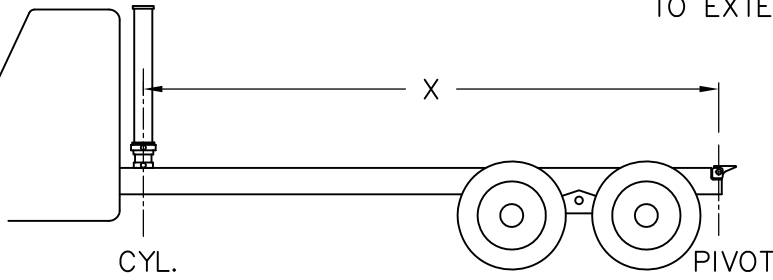

NORDIC®

CYL. WEIGHT: 494 LBS.
2000 P.S.I.

NTGC 180-6.5-4

TO EXTEND CYLINDER 54.9 LITERS (14.5 US GAL)

If "X" = 19'-7" dump angle is 45 deg.
 If "X" = 17'-9" dump angle is 50 deg.

SERIAL NO. SERIES: 80-300 & UP

MODEL NTGC 180-6.5-4
SEAL KIT

PART NO 42268A
PART NO X3184