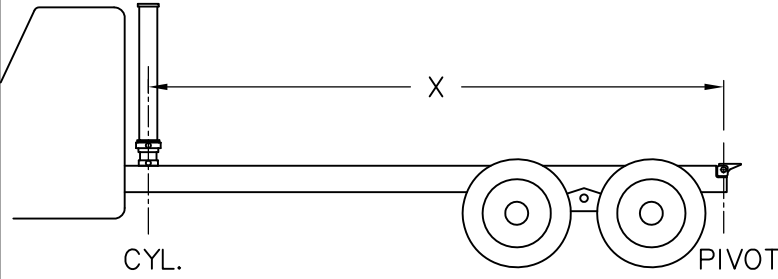

NORDIC[®]

CYL. WEIGHT: 641 LBS
2000 P.S.I.

NTGC 182-7.5-4

TO EXTEND CYLINDER— 90.5 LITERS (23.9 U.S. GAL.)

If "X" = 19'-9" dump angle is 45 deg.
 If "X" = 17'-11" dump angle is 50 deg.

MODEL NT 182-7.5-4
 SEAL KIT