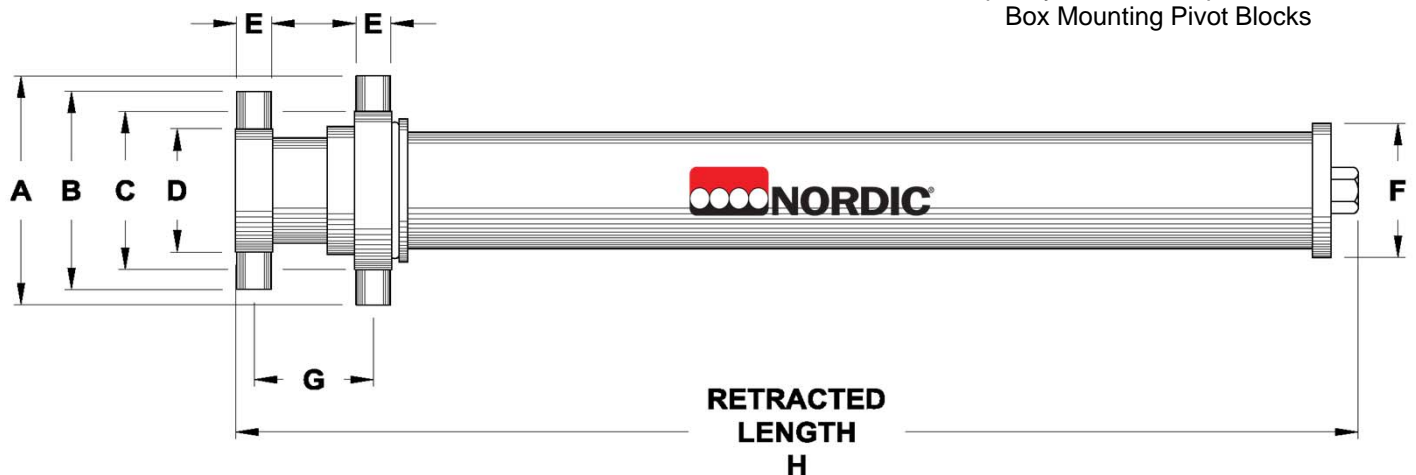

NORDIC
Single Acting
Telescopic Cylinders

MODEL	NTGC 150-5.5-4
PART NUMBER	46644A
STROKE (INS)	150
BASE PISTON DIAMETER (INS)	5.5
NUMBER OF STAGES	4
CAPACITY (TONS)	20 – 30
BODY LENGTH (FT.)	16
WEIGHT (LBS.)	373
MINIMUM OIL CAPACITY	9.9 U.S. GAL.
A	13"
B	11 1/4"
C	9"
D	7"
E	1 7/8"
F	8"
G	6 7/16"
H	60 1/2"
PORT SIZE	3/4" NPT

Telescopic Cylinder With Optional Saddle And Box Mounting Pivot Blocks

*SUPERCEDES 43955A