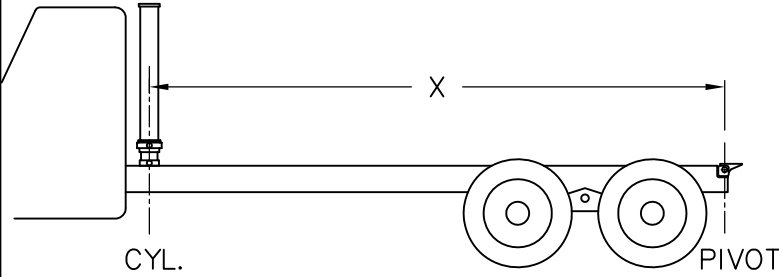

NORDIC[®]

CYL. WEIGHT: 373 LBS
2000 P.S.I.

TO EXTEND CYLINDER- 37.3 LITERS (9.9 U.S. GAL.)

NTGC 150-5.5-4

If "X" = 16'-4" dump angle is 45 deg.

If "X" = 14'-9" dump angle is 50 deg.

EFFECTIVE DATE: JULY 4, 2011
STARTING SERIAL No. 5-3000
SUPERSEDES 43955A

MODEL NTGC 150-5.5-4
SEAL KIT

PART No.
46644A
X3238