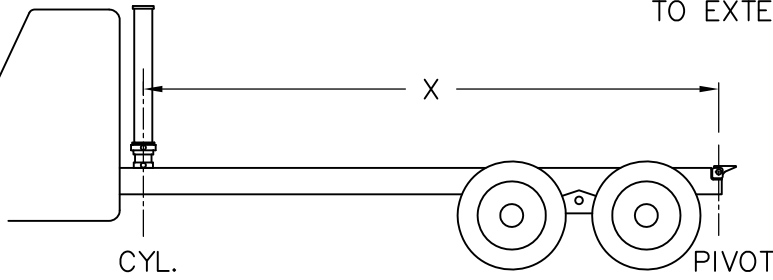

NORDIC®

CYL. WEIGHT: 501 LBS
2000 P.S.I.

NTGC 156-6.5-4

TO EXTEND CYLINDER 51.1 LITERS (13.5 US GAL)

If "X" = 16'-11" dump angle is 45 deg.
 If "X" = 15'-4" dump angle is 50 deg.

SERIAL NO. SERIES: 56-300 & UP

MODEL NTGC 156-6.5-4
SEAL KIT

PART NO 42267A
PART NO X3184