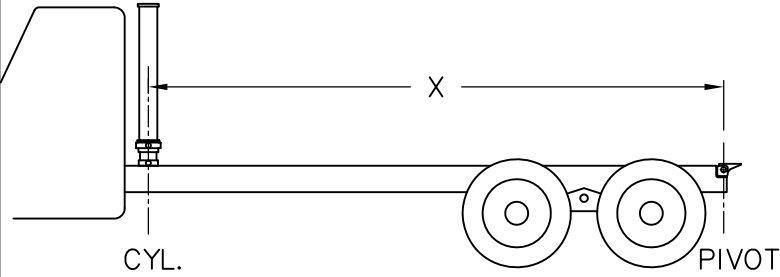

NORDIC[®]

CYL. WEIGHT: 190 LBS.

2000 P.S.I.

TO EXTEND CYLINDER— 17 LITERS (4.5 U.S. GAL.)

NTGC 80-4.5-2

If "X" = 8'-8" dump angle is 45 deg.
 If "X" = 7'-10" dump angle is 50 deg.

NOTE: FOR SERIAL NUMBERS
 ____ TO ____

MODEL NTGC 80-4.5-2
 SEAL KIT

PART No.
 45299A
 X3237