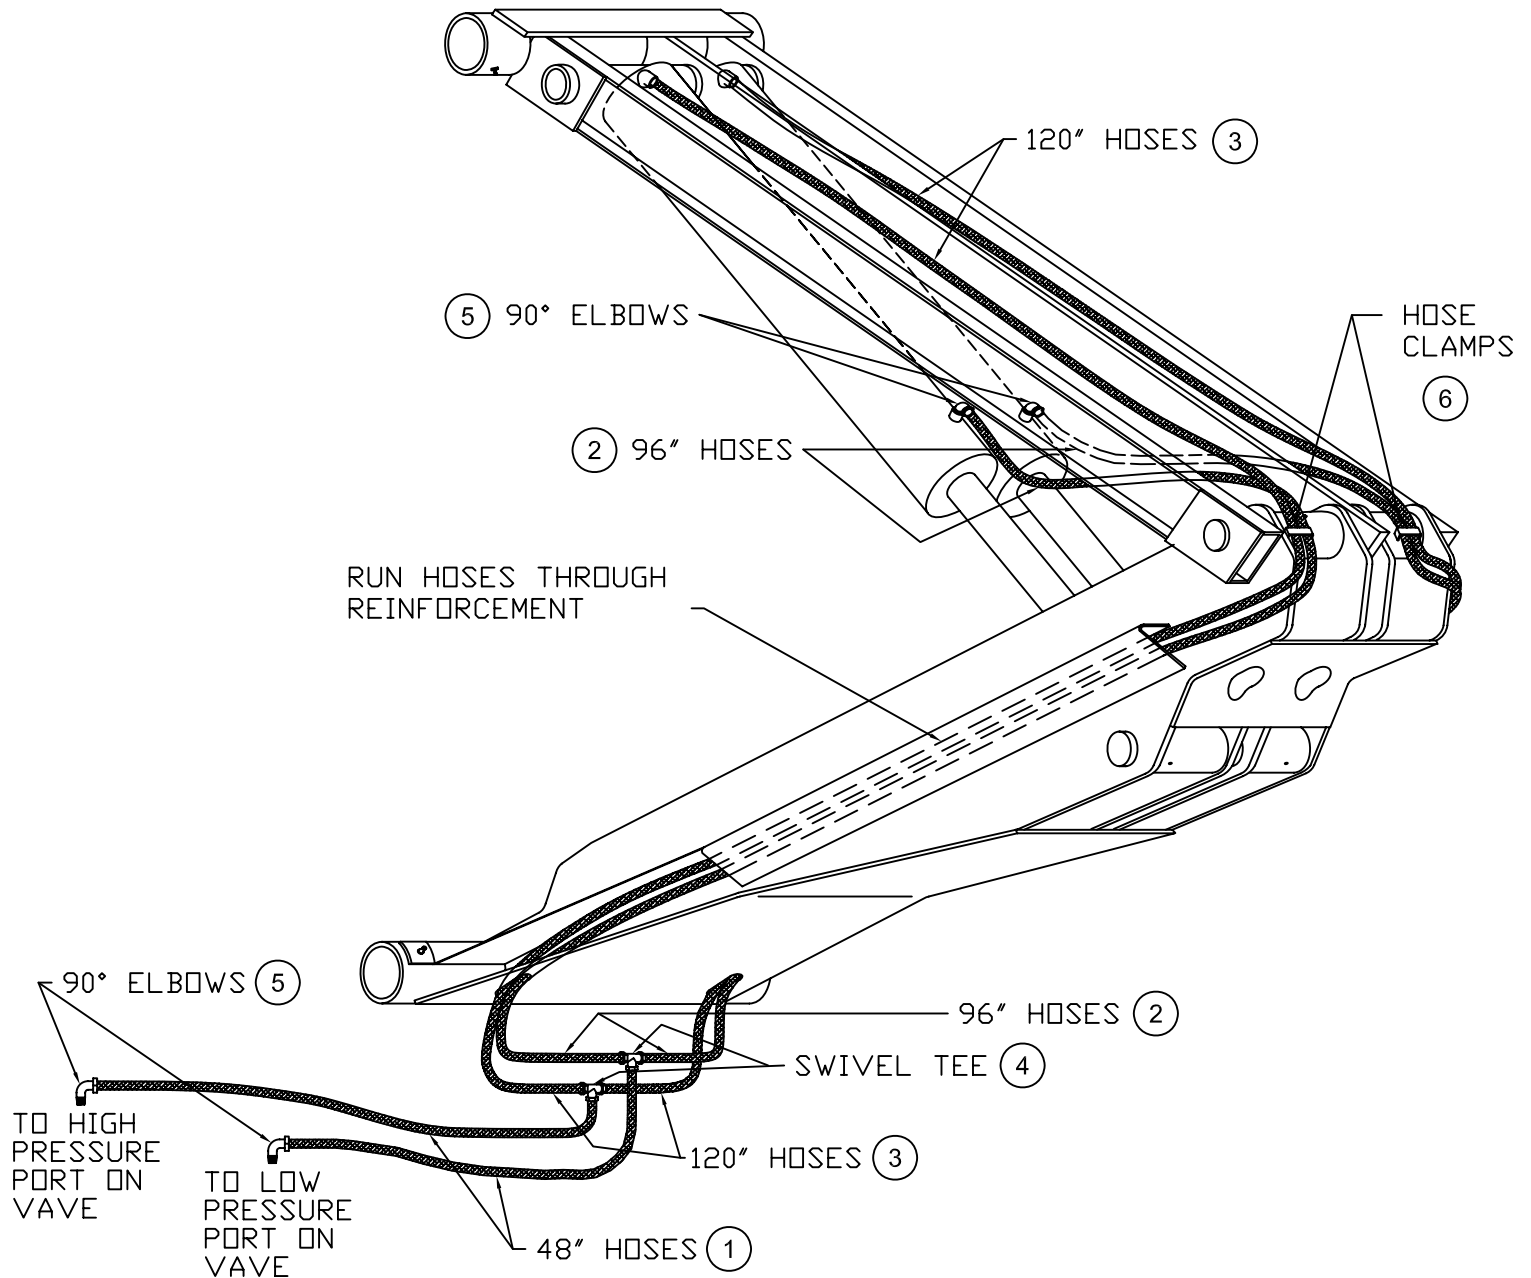

TL 2522 HYDRAULIC HOIST HOSE INSTALLATION

| ITEM NO. | DESCRIPTION | PART NO. | QTY. |
|----------|---------------------------------------|----------|------|
| 1 | 3/8" x 48" LG. 2 WIRE HYDRAULIC HOSE | S124 | 2 |
| 2 | 3/8" x 96" LG. 2 WIRE HYDRAULIC HOSE | S128 | 2 |
| 3 | 3/8" x 120" LG. 2 WIRE HYDRAULIC HOSE | S130 | 2 |
| 4 | 3/8" SWIVEL TEE | S167 | 2 |
| 5 | 3/8" @ 90 DEG. SWIVEL ELBOW | S109 | 4 |
| 6 | WELD ON HOSE CLIP | | |