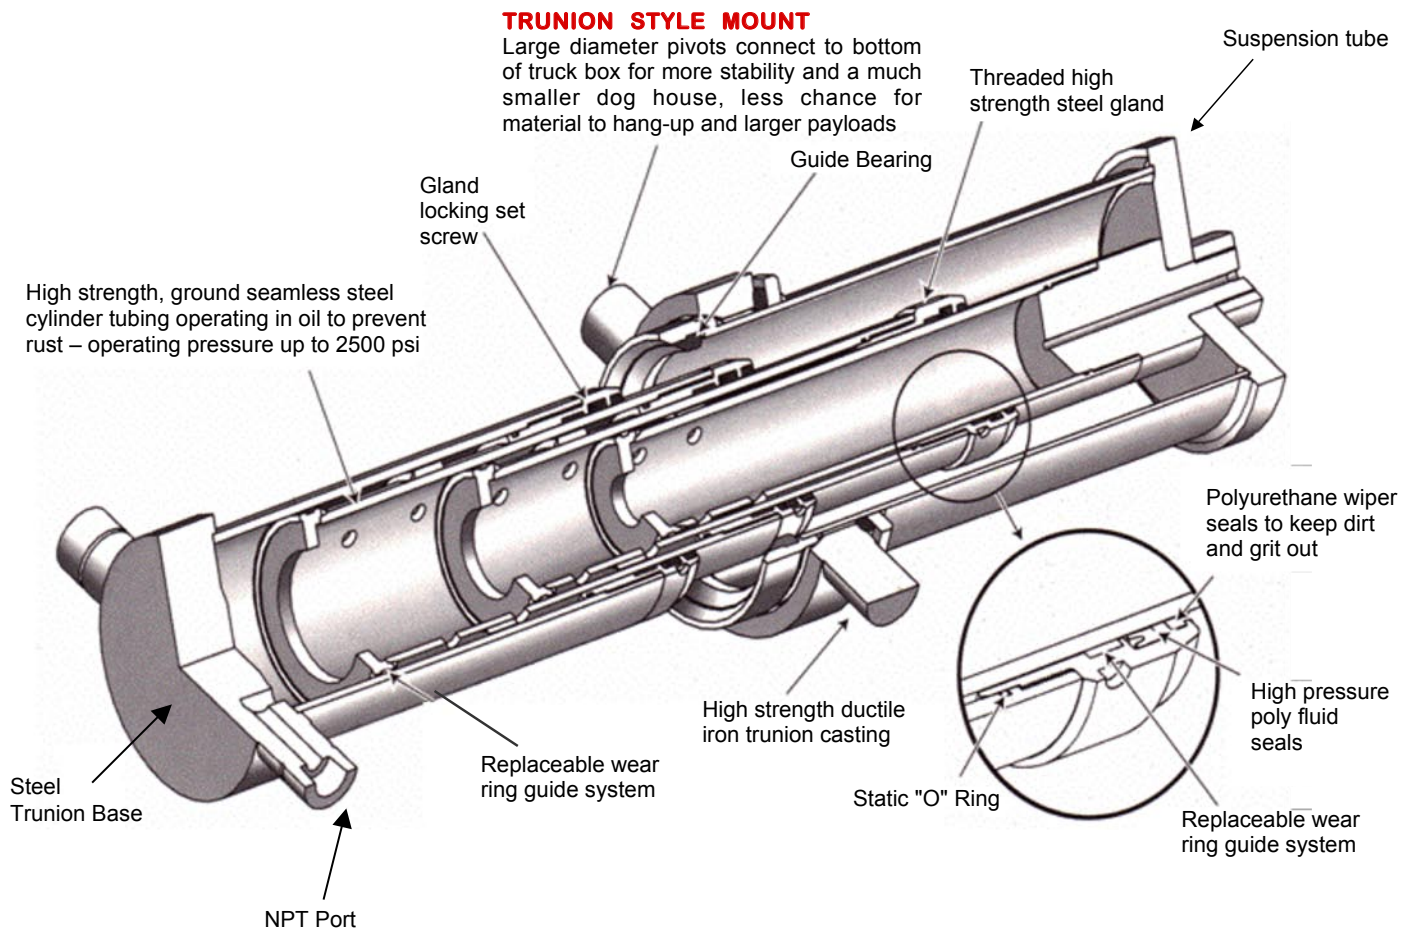

NORDIC® **Single Acting** **Telescopic Cylinders**

Nordic NTGC Series telescopic cylinders also guarantee long life and low maintenance. Manufactured using ground, polished and chromed I.D. cylinder tubing, our cylinders are built using long-lasting polyurethane wipers and seals that seal on the outside, submerging the tubes in oil during retraction. Long overlaps of each stage provide exceptional stability when fully extended while bolt-on saddle and upper pivot blocks make them simple and easy to install. For assistance in determining the correct telescopic cylinder for your application, please consult a qualified Nord-Sen representative.